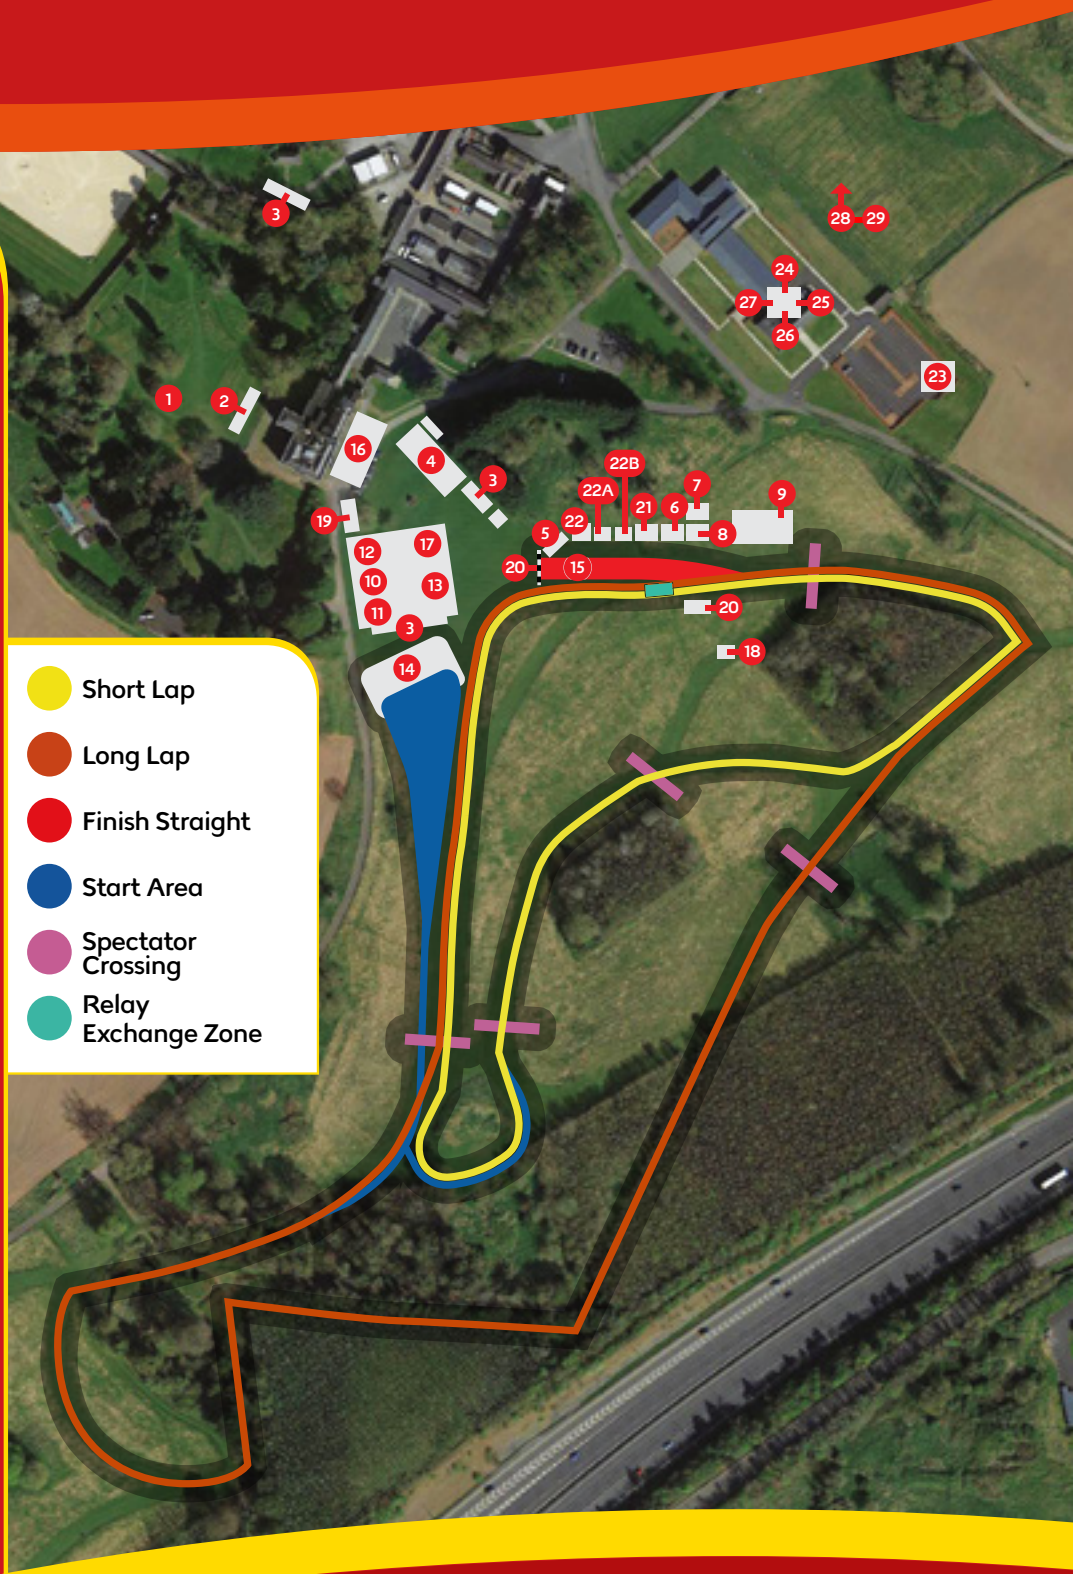

Plan of the Competition Venue

- 1 Warm-Up Area
- 2 Public Toilets
- 3 Athletes Toilets
- 4 Athletes Club
- 5 Timing Cabin & Event Presentation
- 6 VIP Tribune
- 7 Victory Ceremony Preparation Tent
- 8 Victory Ceremony Podium
- 9 European Athletics Club
- 10 Kit Collection & Chip Return
- 11 Team Area
- 12 Mixed Zone
- 13 Call Room
- 14 Start
- 15 Finish
- 16 Market Square
- 17 Medical Centre
- 18 Video Wall
- 19 Technical Information Centre
- 20 Photographers Podium
- 21 Media Tribune
- 22 RTE Studios
- 22A RTE Commentary 1
- 22B RTE Commentary 2
- 23 TV Compound
- 24 Media Centre
- 25 European Athletics Office
- 26 LOC Office
- 27 Jury of Appeal Room
- 28 Showers/Dressing Rooms
- 29 Doping Control Station

- Short Lap
- Long Lap
- Finish Straight
- Start Area
- Spectator Crossing
- Relay Exchange Zone